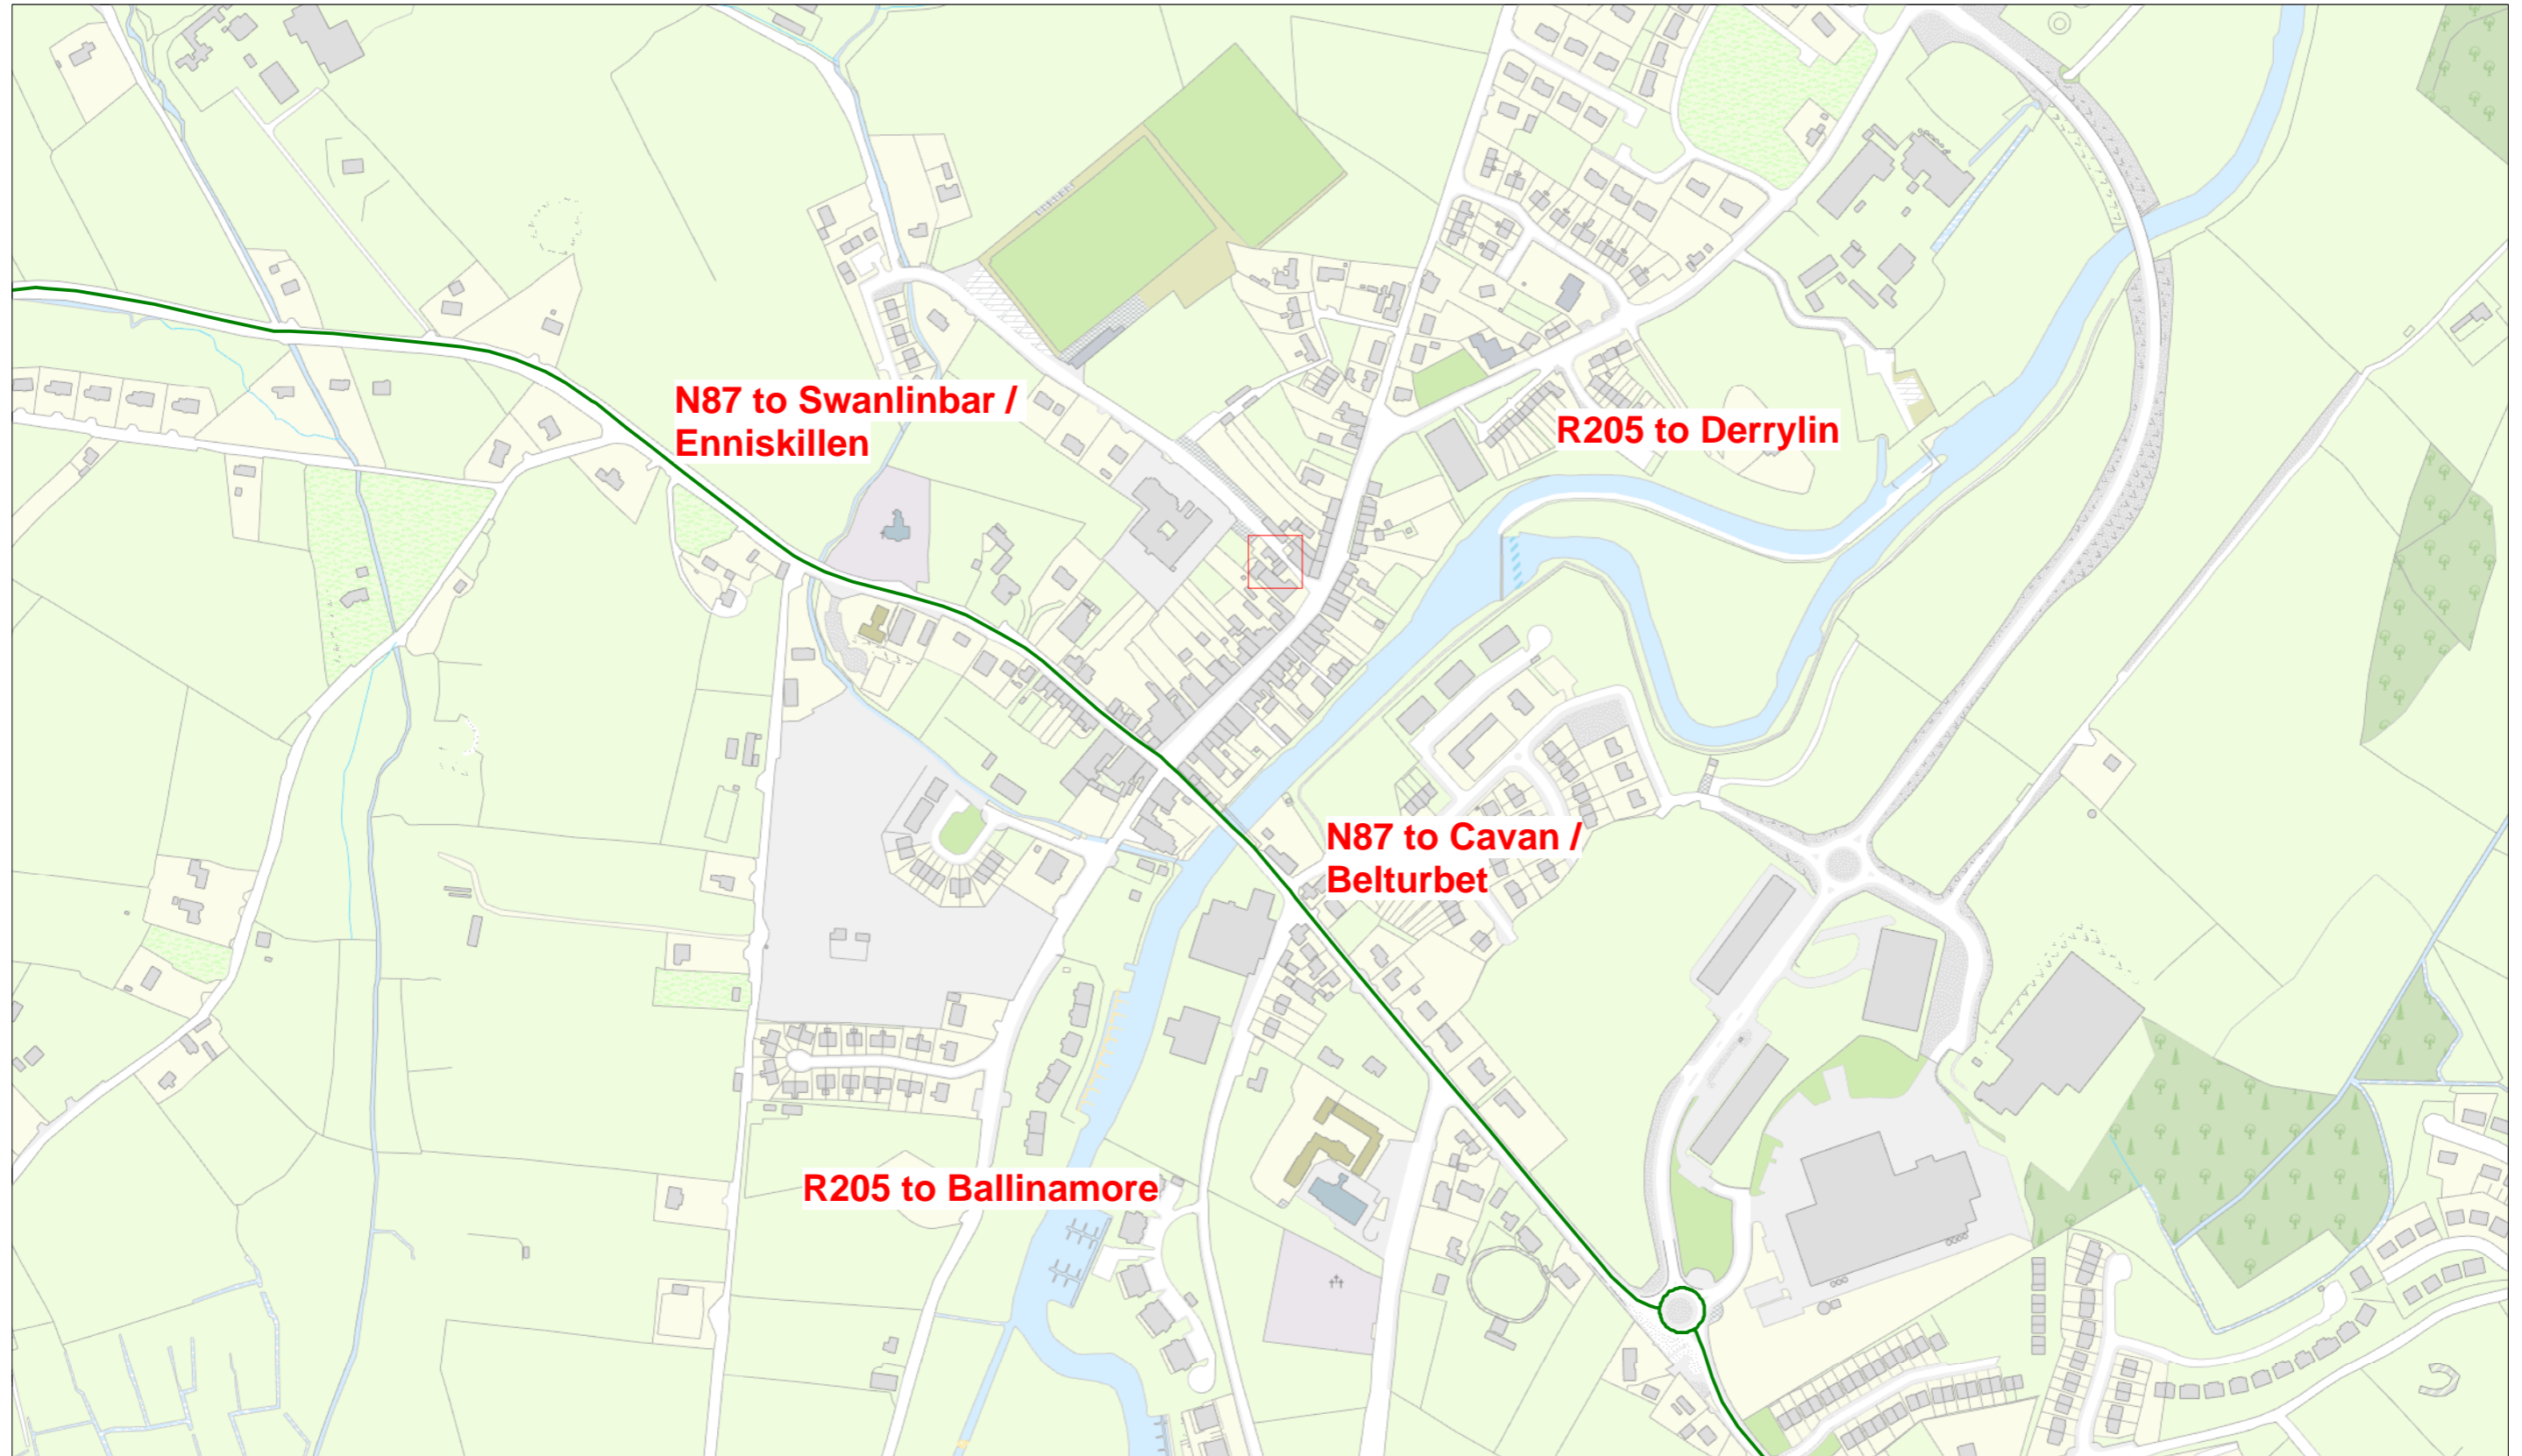

Site Location

Project: Ballyconnell

CYAL50341542 @National Mapping Division of Talite Eireann

Drawn By:	GH
Survey By:	
Date:	15:03:24
Scale:	1:5000